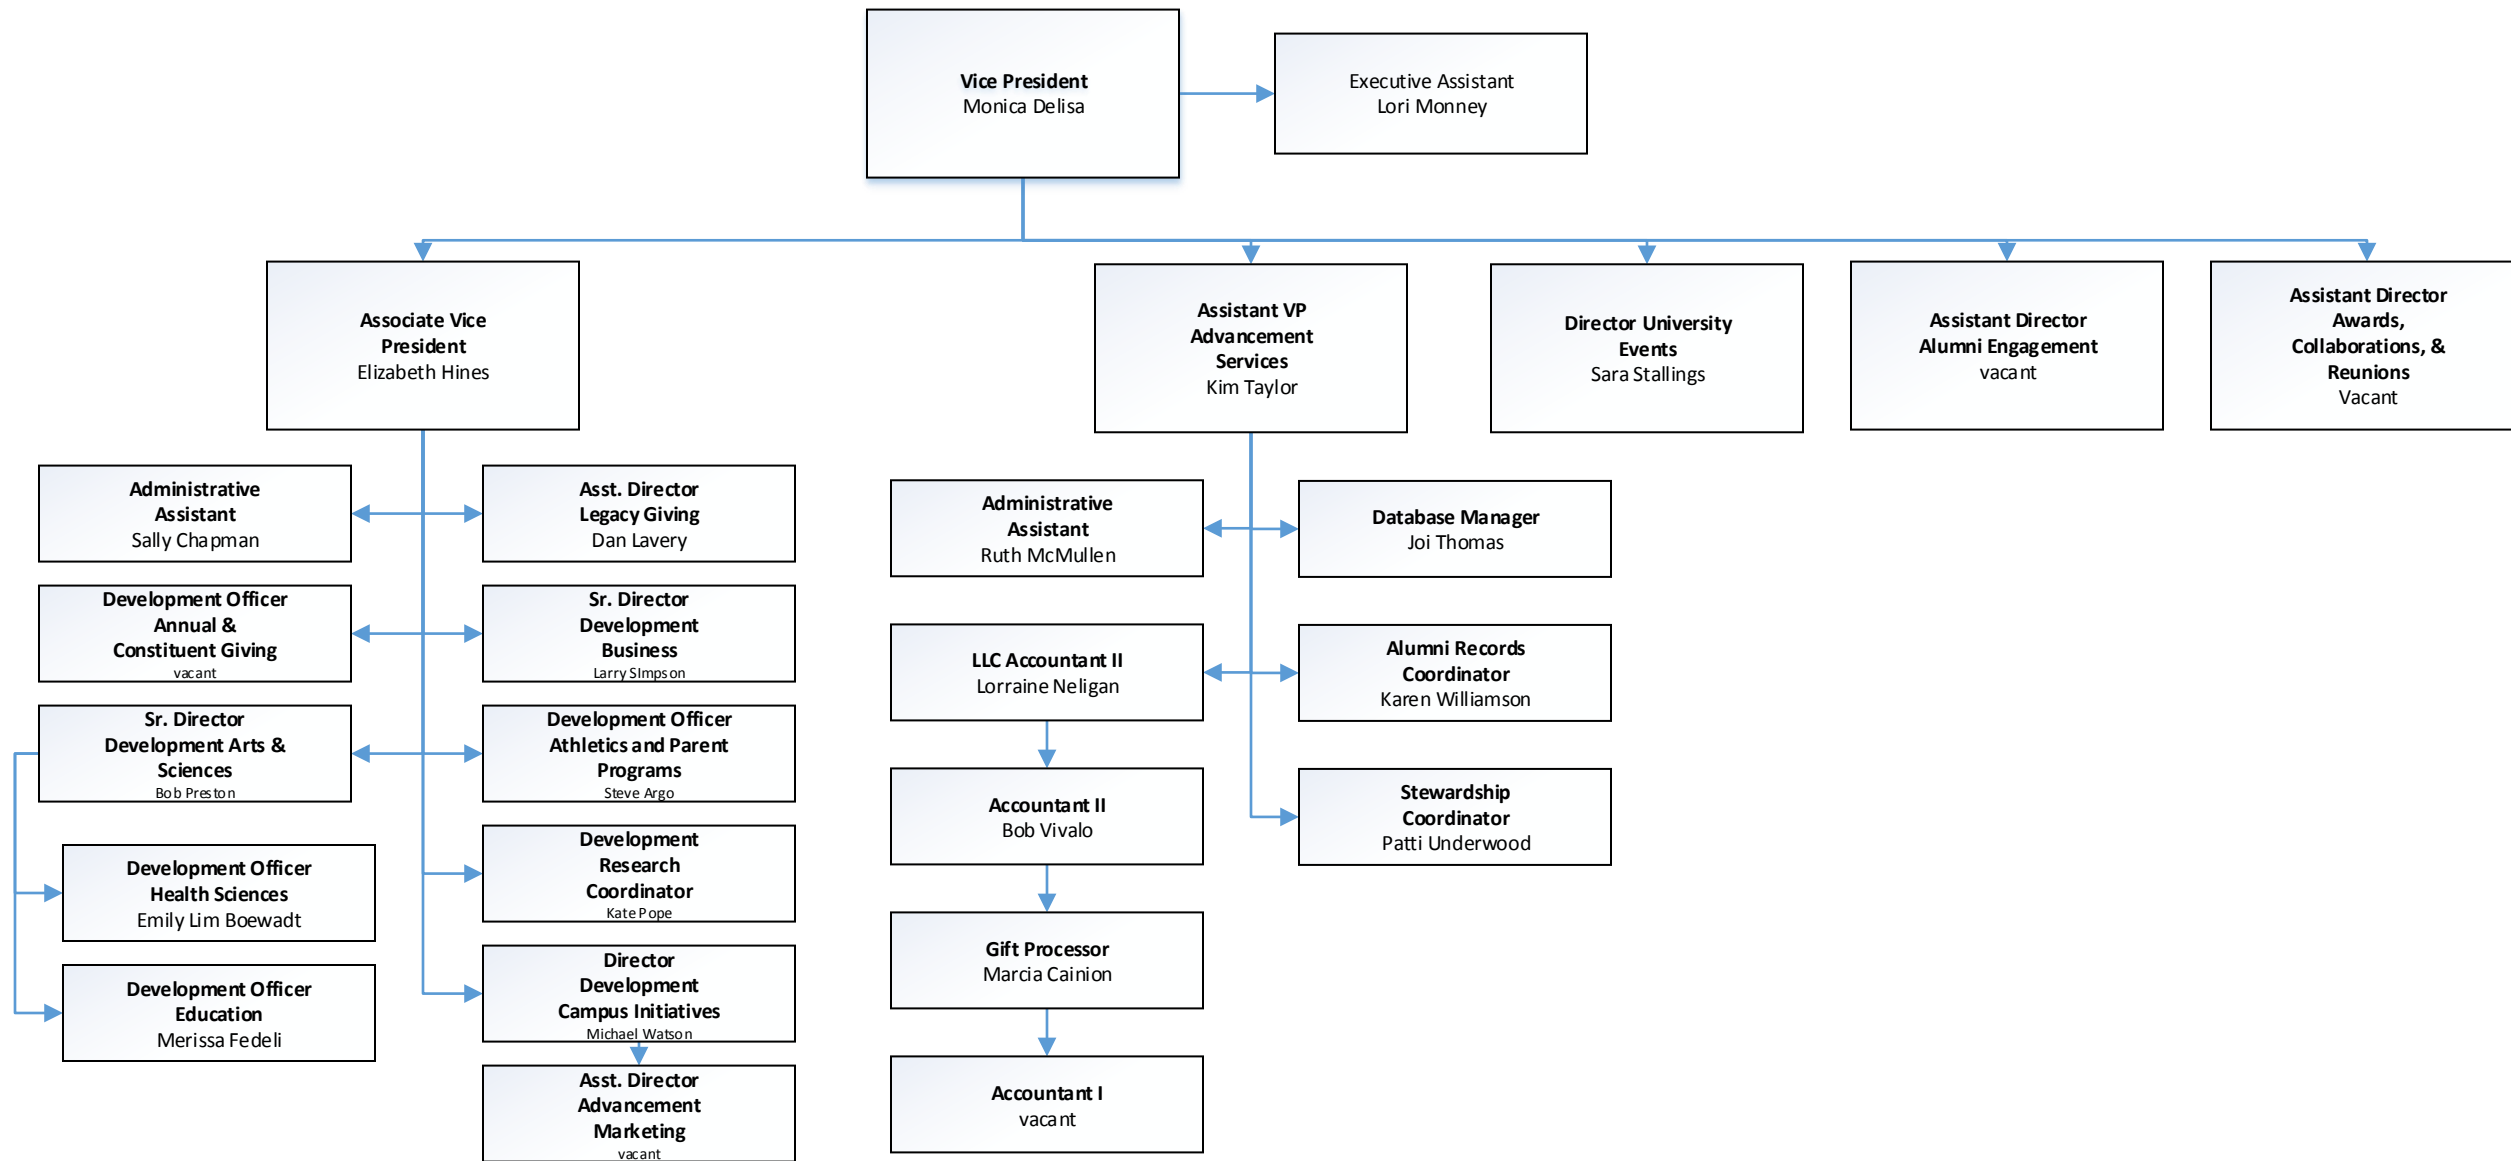

 **GEORGIA
COLLEGE**
GEORGIA'S PUBLIC LIBERAL ARTS UNIVERSITY
Administration

GEORGIA'S PUBLIC LIBERAL ARTS UNIVERSITY

Special Assistant to the President

Academic Affairs

GEORGIA COLLEGE
GEORGIA'S PUBLIC LIBERAL ARTS UNIVERSITY
University Advancement

GEORGIA COLLEGE
GEORGIA'S PUBLIC LIBERAL ARTS UNIVERSITY
Student Affairs

GEORGIA COLLEGE
GEORGIA'S PUBLIC LIBERAL ARTS UNIVERSITY
University Communications

**GEORGIA
COLLEGE**
GEORGIA'S PUBLIC LIBERAL ARTS UNIVERSITY
Office of Legal Affairs

GEORGIA COLLEGE
GEORGIA'S PUBLIC LIBERAL ARTS UNIVERSITY
*Senior Associate Provost and
Director of Graduate Studies*

Institutional Research & Effectiveness