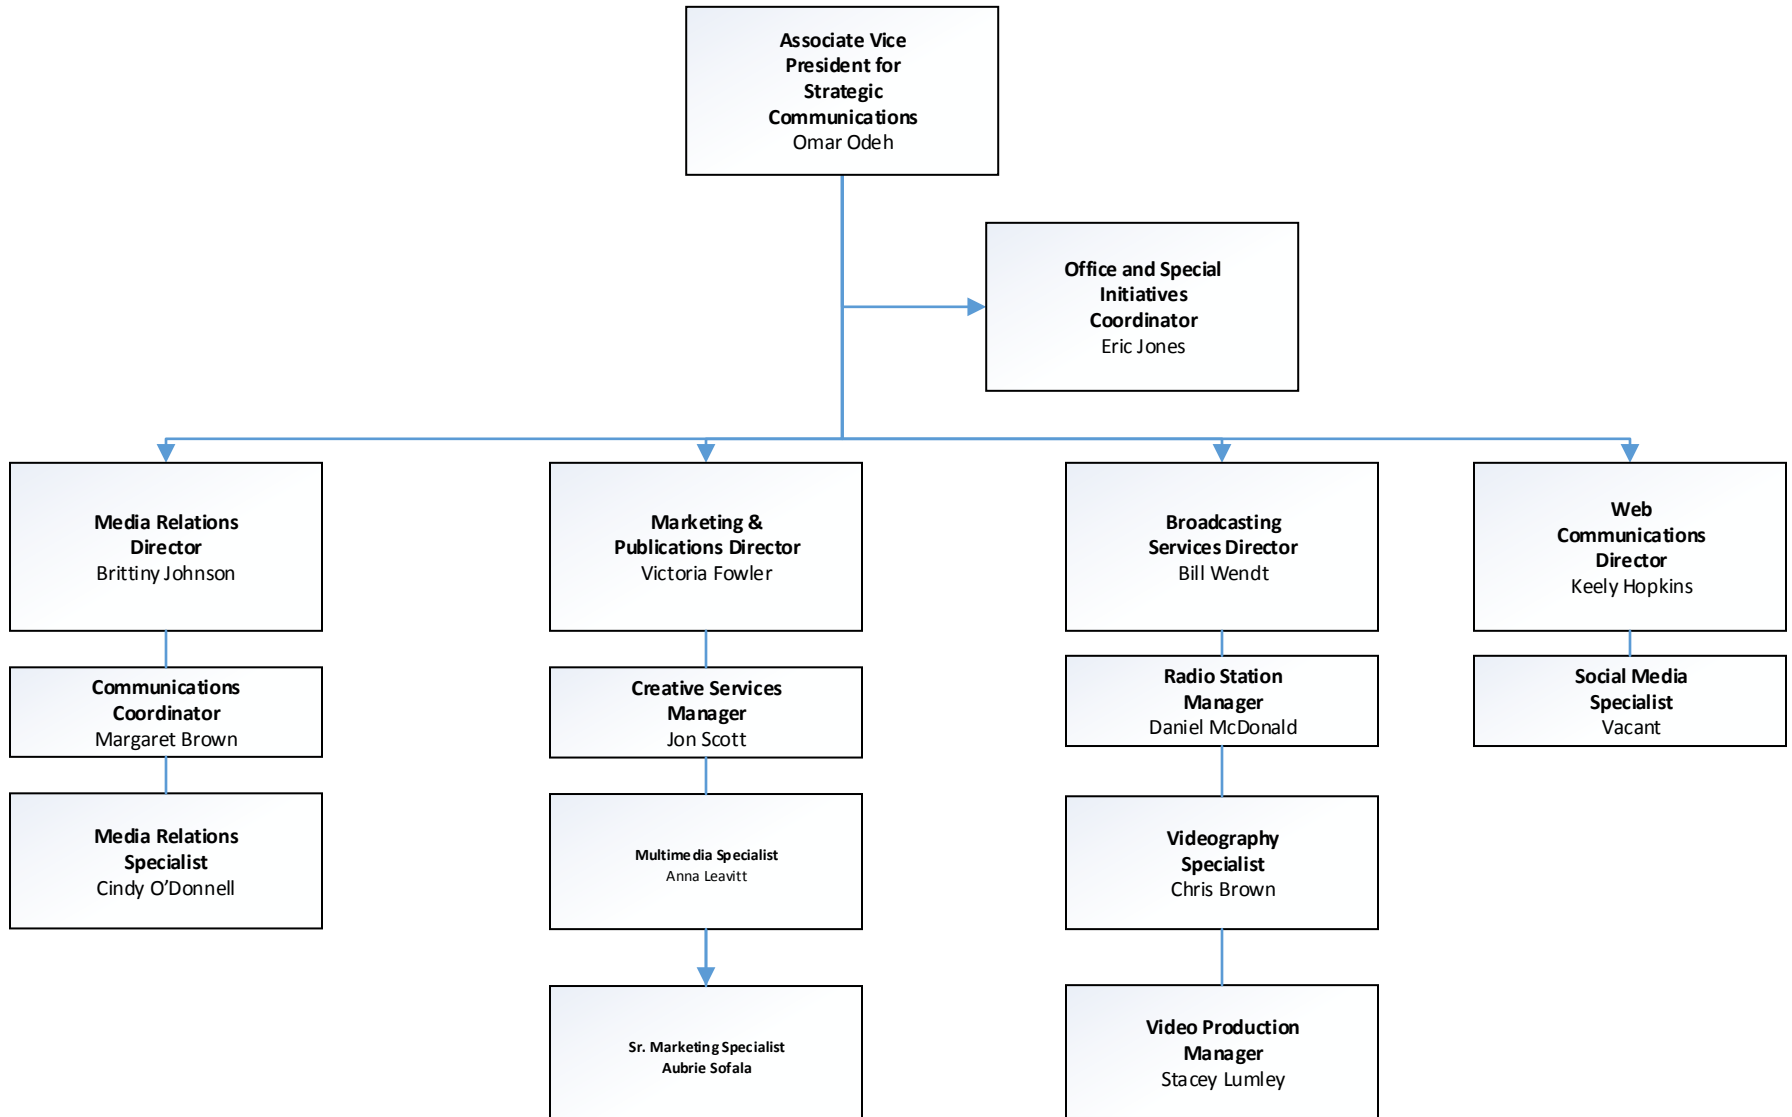

GEORGIA COLLEGE
GEORGIA'S PUBLIC LIBERAL ARTS UNIVERSITY
University Communications