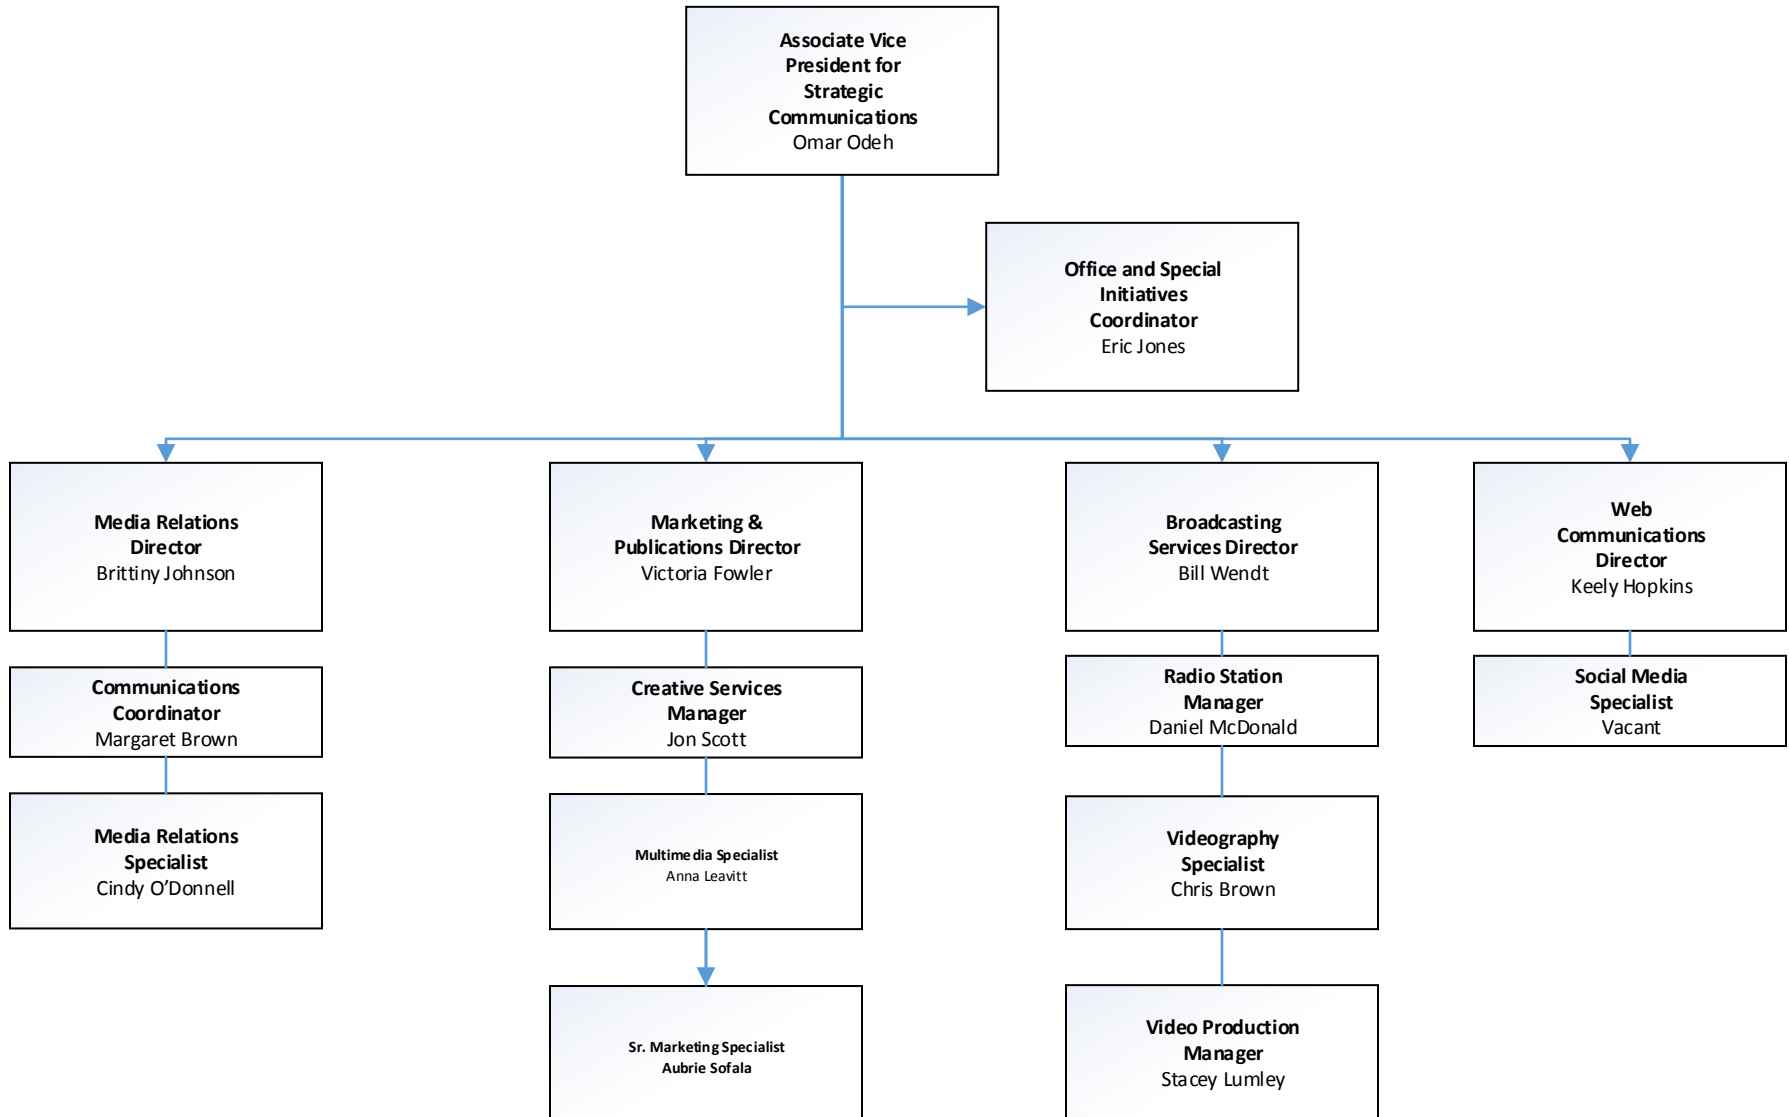

 **GEORGIA
COLLEGE**
GEORGIA'S PUBLIC LIBERAL ARTS UNIVERSITY
Administration

GEORGIA'S PUBLIC LIBERAL ARTS UNIVERSITY
*Special Assistant to the
President*

Academic Affairs

GEORGIA COLLEGE
GEORGIA'S PUBLIC LIBERAL ARTS UNIVERSITY
University Advancement

GEORGIA COLLEGE
GEORGIA'S PUBLIC LIBERAL ARTS UNIVERSITY
Student Affairs

GEORGIA COLLEGE
GEORGIA'S PUBLIC LIBERAL ARTS UNIVERSITY
University Communications

**GEORGIA
COLLEGE**
GEORGIA'S PUBLIC LIBERAL ARTS UNIVERSITY
Office of Legal Affairs

 **GEORGIA
COLLEGE**
GEORGIA'S PUBLIC LIBERAL ARTS UNIVERSITY
*Senior Associate Provost and
Director of Graduate Studies*

Institutional Research & Effectiveness